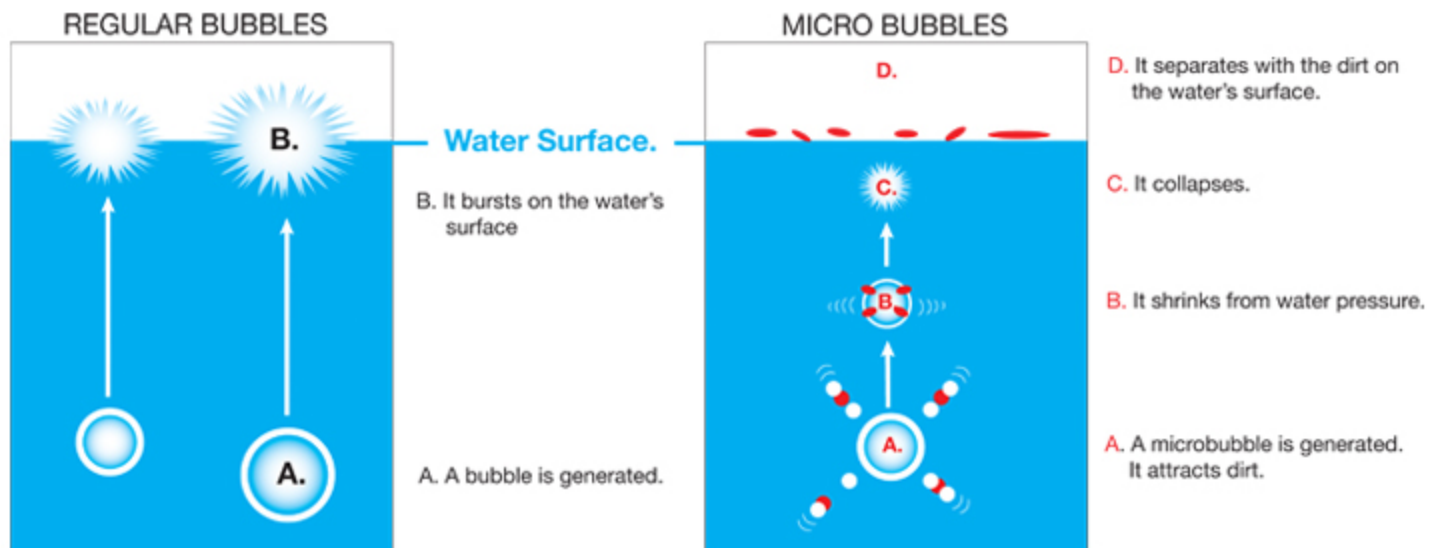

Because of this technology we are allowed to bathe your pet completely soap and chemical free so as not to elicit any additional irritation to the skin. Along with that we also are able to perform this application completely hands free which means that the only physical contact will be the microbubbles on the skin of your pet. This aides in the healing process and will not irritate any pets whose skin is already sensitive to touch.