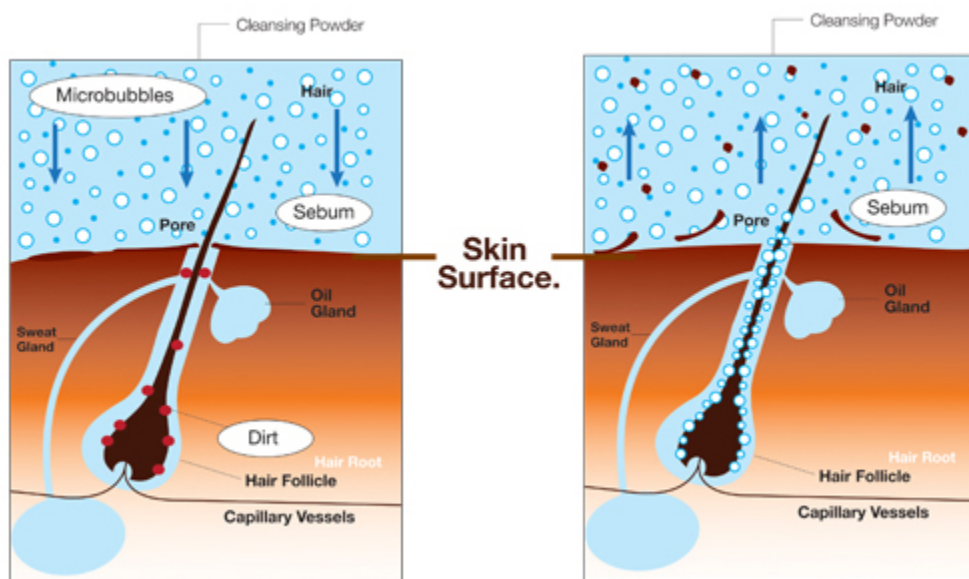

So if you are interested in your pup being treated to a revolutionary skin care regimen please contact us to set up an appointment.